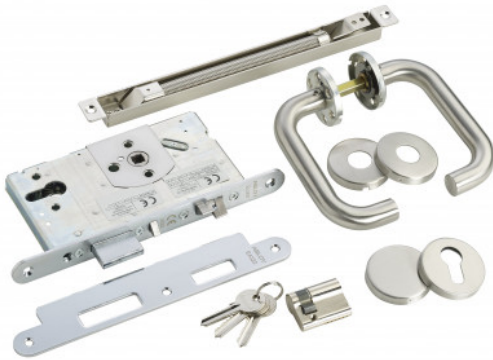

ABLOY-EL561DK-SSP

EL561-65MM PACKAGE SSP KIT

The EL561 SSP door kit comprises ABLOY EL561 lockcase (65mm backset) internal lever handle set a cylinder and concealed door loop. Enables controlled access from both sides of the door.

FEATURES

- EL561-65mm package SSP kit

TECHNICAL INFORMATION

- The EL561 SSP door kit comprises ABLOY EL561 lockcase (65mm backset) internal lever handle set a cylinder and concealed door loop.
- Enables controlled access from both sides of the door.

RELATED PRODUCTS

 <p>ABLOY-EL560DK-SSP</p>	 <p>ABLOY-EL561DK</p>	 <p>CP3</p>	 <p>SPB020S</p>
---	---	--	---