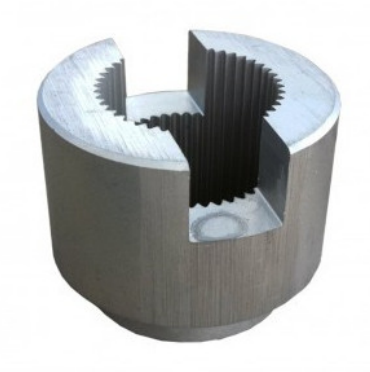

GIBIDI-P9AW51570

FLOOR 830/824 UNDERGROUND MOTOR TOUGHENED SPLINED COUPLING

FEATURES

- Floor 830/824 underground motor toughened splined coupling