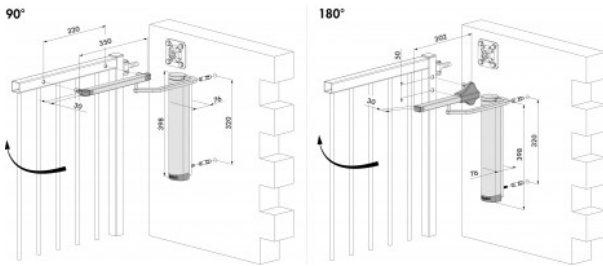

### HYDRAULIC GATE CLOSER FOR WALL MOUNTING IN SILVER

#### FEATURES

Item No. P00009356 - VERTICLOSE-2-WALL

The Verticlose-2 Wall gate closer has been specifically designed for wall mounting where the gate closer itself is positioned 90 degree in relation to the gate. The specially designed arm turns around the wall or post, ensuring a large opening angle. The aesthetic anodized aluminium gate closer with high-tech internal components ensures an exceptionally long life span

#### TECHNICAL INFORMATION

- Self-closing gate closer with adjustable speed and final snap
- Specially designed arm for wall mounting while guaranteeing a big opening angle
- Scratch resistant and corrosion free anodized aluminium housing
- Aesthetic & compact design
- Integrated pretension for extra smooth installation
- Closing force over the full 180° opening angle
- Firmly fixed thanks to patented Quick-Fix system
- Easy to open: Max. 25 Nm