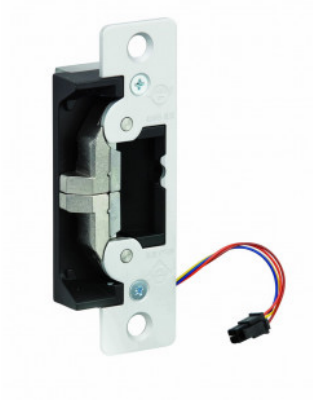

AR-7400-628

ADAMS RITE ULTRALINE ELECTRIC STRIKE 12/24VAC/DC

FEATURES

- Monitoring option
- Field selectable fail safe or fail secure on strike body

TECHNICAL INFORMATION

- Compact depth- 27mm overall
- Adjustable jaw
- Low current draw

RELATED PRODUCTS

AR-7400-M628

CP3-LSRC-DB

ER310SM

SPB004S