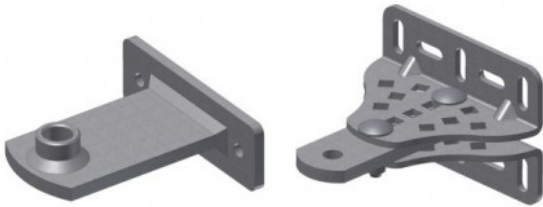

RT-KT206/R

## ROGER TECH KIT SCREW-ADJUSTABLE SHORT BRACKETS

Roger Tech Kit Screw-Adjustable Rear Short Bracket+ Screw-Welded Front Bracket

### FEATURES

- Kit of screw-adjustable short rear bracket and screw-welded short front bracket
- Weight: 1.7kg