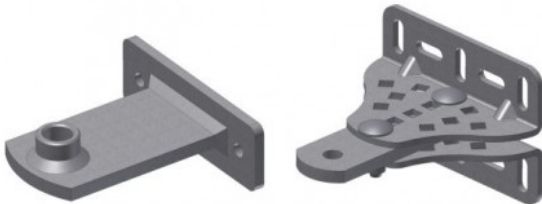

RT-KT206/R

ROGER TECH KIT SCREW-ADJUSTABLE SHORT BRACKETS

Roger Tech Kit Screw-Adjustable Rear Short Bracket+ Screw-Welded Front Bracket

FEATURES

- Kit of screw-adjustable short rear bracket and screw-welded short front bracket
- Weight: 1.7kg