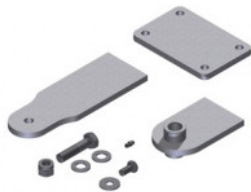

RT-KT237

ROGER TECH KIT 3 SHORT BRACKETS FOR SMARTY5 + SMARTY5R

Kit of three short series brackets, to be welded, for SMARTY5 - SMARTY5R5 series.

FEATURES

- Kit 3 hinge plates short, to weld, for series SMARTY5 - SMARTY5/R