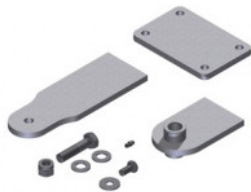

RT-KT237

**ROGER TECH KIT 3 SHORT
BRACKETS FOR SMARTY5 +
SMARTY5R**

Kit of three short series brackets, to be welded, for SMARTY5 - SMARTY5R5 series.

FEATURES

- Kit 3 hinge plates short, to weld, for series SMARTY5 - SMARTY5/R