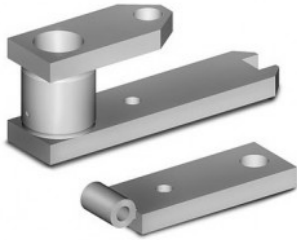

RT-LT300

## CONVERSION KIT 125° FOR R21 SERIES

Lever group for opening up to 125°.

### FEATURES

- Levers for opening up to 125°
- Weight: 2.8kg