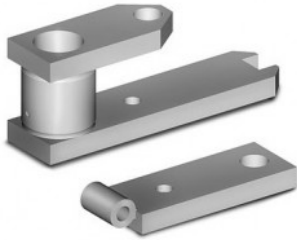

RT-LT300

ROGER TECH HINGE PLATES FOR OPENING UP TO 125 DEG FOR R21/FU

Roger Tech Hinge Plate Set for Opening up to 125 Degrees for
R21/FU Series

FEATURES

- Levers for opening up to 125°
- Weight: 2.8kg