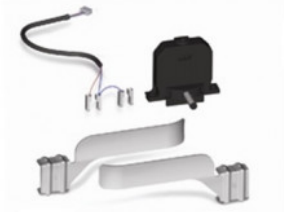

RT-MC773

ROGER TECH MECHANICAL LIMIT SWITCH KIT

Mechanical limit switch and limits for control unit H70 / 103AC, H70 / 104AC, B70 / 1DC, B70 / 1DCHP.

FEATURES

- Kit mechanical limit switch for control unit H70/103AC, H70/104AC, B70/1DC, B70/1DCHP