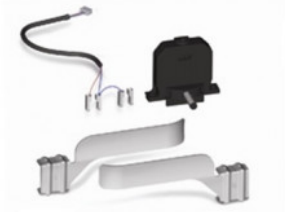

RT-MC773

MAGNETIC LIMIT SWITCH AND LIMITS

Mechanical limit switch and limits for control unit H70 / 103AC, H70 / 104AC, B70 / 1DC, B70 / 1DCHP.

FEATURES

- Kit mechanical limit switch for control unit H70/103AC, H70/104AC, B70/1DC, B70/1DCHP