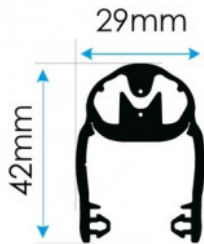

BIR-EX0040005M-1500

/// BBC
BIRCHER Smart Access

E-LINE 42MM SAFETY EDGE KIT 1.5M, 1 X RESISTOR, 2 X 5M CABLE

ExpertLine 42mm Safety Edge Kit 1.5m, 1 x Resistor, 2 x 5m Cables

FEATURES

- High sensitivity and quick response time
- Fast assembly and easy installation
- Attractive appearance for seamless integration into gate/door design
- Suitable for sliding gates, vertical and servicing doors, and bi-folding gates.
- Contact profile B 29 mm x H 42 mm
- 25 m in box measuring 1.16 x 1.16 x 0.2 m