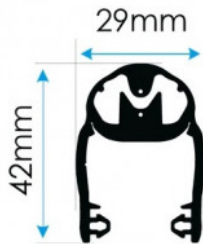

BIR-XL_42MM_5EDGE_IP

/// BBC
BIRCHER Smart Access

10M OF 42MM EXPERT SYSTEM SAFETY EDGE PACK= 5 X SAFETY EDGES

FEATURES

- High sensitivity and quick response time
- Fast assembly and easy installation
- Attractive appearance for seamless integration into gate/door design
- Suitable for sliding gates, vertical and servicing doors, and bi-folding gates.
- Contact profile B 29 mm x H 42 mm when used with XL-AP24 aluminium

Kit includes:

- 10m of 42mm ExpertSystem XL profile
- 5 pairs of end caps
- 5 pairs of contact end pieces
- 5 resistors
- 8 2m cables
- 10m of [XL-AP24](#) aluminium mounting rail (cut into 5 x 2m lengths)