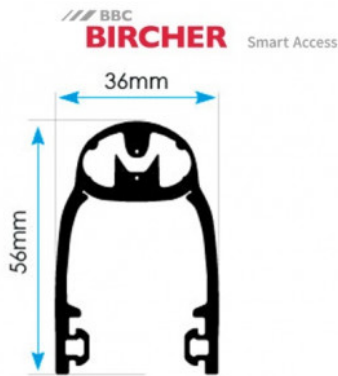

## BIR-XL\_56MM\_10EDGE\_IP

### 25M OF 56MM EXPERT SYSTEM SAFETY EDGE PACK= 10 X SAFETY EDGE

25m of 56mm Expert System Safety Edges Installer Pack = 10 x Safety edges inc connectors

#### FEATURES

- High sensitivity and quick response time
- Fast assembly and easy installation
- Attractive appearance for seamless integration into gate/door design
- Suitable for sliding gates, vertical and servicing doors, and bi-folding gates.
- Contact profile B 36 mm x H 56 mm when used with XL-AP30 aluminium

Kit includes:

- 25m of 56mm ExpertSystem XL profile
- 10 pairs of end caps
- 10 pairs of contact end pieces
- 10 resistors
- 15 2m cables
- 25m of [XL-AP30](#) aluminium mounting rail (cut into 10 x 2.5m lengths)