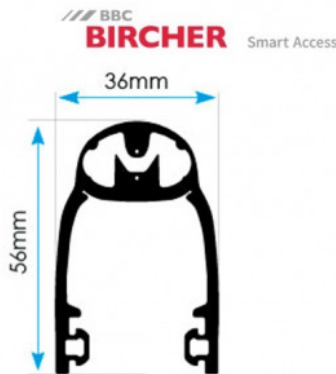

## BIR-XL\_56MM\_10EDGE\_IP

### 25M OF 56MM EXPERT SYSTEM SAFETY EDGE PACK= 10 X SAFETY EDGE

25m of 56mm Expert System Safety Edges Installer Pack = 10 x Safety edges inc connectors

#### FEATURES

- High sensitivity and quick response time
- Fast assembly and easy installation
- Attractive appearance for seamless integration into gate/door design
- Suitable for sliding gates, vertical and servicing doors, and bi-folding gates.
- Contact profile B 36 mm x H 56 mm when used with XL-AP30 aluminium

Kit includes:

- 25m of 56mm ExpertSystem XL profile
- 10 pairs of end caps
- 10 pairs of contact end pieces
- 10 resistors
- 15 2m cables
- 25m of [XL-AP30](#) aluminium mounting rail (cut into 10 x 2.5m lengths)