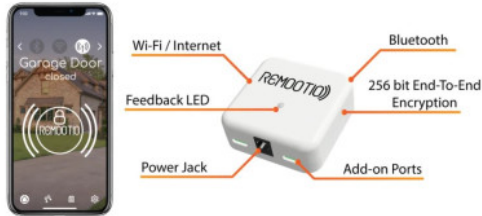

## GA-REMOOTIO3

### REMOOTIO 3 WIFI OPENER

Remootio 3 WiFi Opener & Bluetooth Enabled Smart Remote Garage Door Wifi Controller | 2 Relays / Devices

#### FEATURES

Remootio 3 has two output relays which makes it compatible with gate/garage door openers that have separate trigger inputs for opening. This device also has two accessory input terminals.

PIMeet Remoot

The first end-to-end encrypted Wi-Fi and Bluetooth enabled smart remote controller, that lets you control and monitor your gates and garage doors using your smartphone.

This package includes: