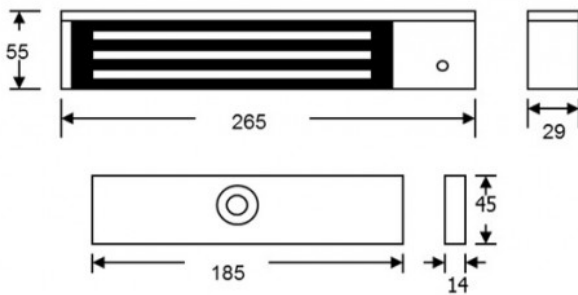

EM07

**MIDI MONITORED SINGLE MAGLOCK
12/24VDC**

Midi single lock-monitored magnetic lock. Up to 364kg holding force for indoor applications. Monitoring provides LED lock status indication and relay contacts for signalling.

FEATURES

- Dual voltage
- Surface mount
- Current draw: 500mA @ 12Vdc/ 250mA @ 24Vdc
- Top plate, armature and fixings included
- Silver anodised aluminium
- Lock monitored
- Door status monitoring available
- Up to 364kg (800lb) holding force

TECHNICAL INFORMATION

- Voltage tolerance: +/- 15%
- Operating temp: -10°C to +55°C
- Humidity: 0-95% non condensating
- Weight: 3kg approx.
- Relay: COM/NO/NC (1A@24Vdc)

RELATED PRODUCTS

 <p>EM06S</p>	 <p>EM07DS</p>	 <p>EM850ZL</p>	 <p>PSU3A-12</p>
---	--	--	--