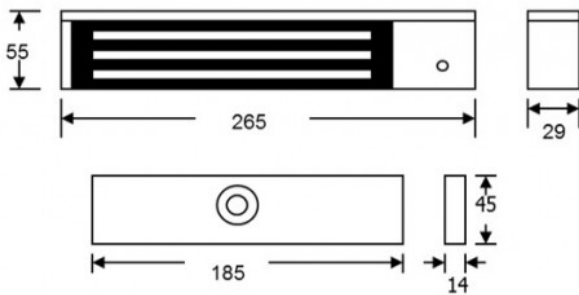

EM07

**MIDI MONITORED SINGLE MAGLOCK
12/24VDC**

Midi single lock-monitored magnetic lock. Up to 364kg holding force for indoor applications. Monitoring provides LED lock status indication and relay contacts for signalling.

FEATURES

- Dual voltage
- Surface mount
- Current draw: 500mA @ 12Vdc/ 250mA @ 24Vdc
- Top plate, armature and fixings included
- Silver anodised aluminium
- Lock monitored
- Door status monitoring available
- Up to 364kg (800lb) holding force

TECHNICAL INFORMATION

- Voltage tolerance: +/- 15%
- Operating temp: -10°C to +55°C
- Humidity: 0-95% non condensating
- Weight: 3kg approx.
- Relay: COM/NO/NC (1A@24Vdc)

RELATED PRODUCTS

 <p>EM06S</p>	 <p>EM07DS</p>	 <p>EM850ZL</p>	 <p>PSU3A-12</p>
---	--	--	--