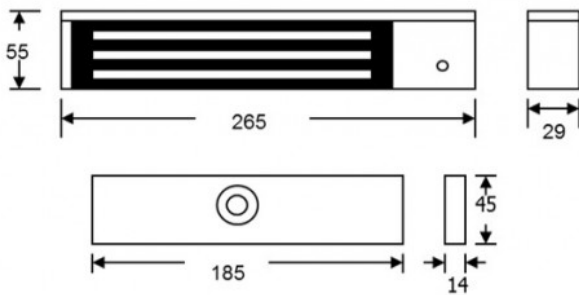

EM07

MIDI MONITORED SINGLE MAGLOCK 12/24VDC

Midi single lock-monitored magnetic lock. Up to 364kg holding force for indoor applications. Monitoring provides LED lock status indication and relay contacts for signalling.

FEATURES

- Dual voltage
- Surface mount
- Current draw: 500mA @ 12Vdc/ 250mA @ 24Vdc
- Top plate, armature and fixings included
- Silver anodised aluminium
- Lock monitored
- Door status monitoring available
- Up to 364kg (800lb) holding force

TECHNICAL INFORMATION

- Voltage tolerance: +/- 15%
- Operating temp: -10°C to +55°C
- Humidity: 0-95% non condensating
- Weight: 3kg approx.
- Relay: COM/NO/NC (1A@24Vdc)

RELATED PRODUCTS

 <p>EM06S</p>	 <p>EM07DS</p>	 <p>EM850ZL</p>	 <p>PSU3A-12</p>
---	--	--	--