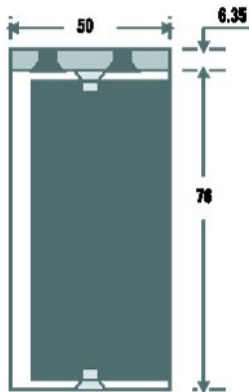

### 2 METRE ADJUSTABLE L BRACKET

L bracket used to fix 2 metre architectural housings where flat top plate is unsuitable. Can be used with horizontal and vertical housings.

#### FEATURES

- 2000(L) x 63.5(W) x 38(H)mm
- Adjustable
- For EM-AH2 and EM-AH10-2 ranges
- Suitable for use with both slim and standard housings

#### TECHNICAL INFORMATION

- Max adjustment = 36mm in intervals of 12mm