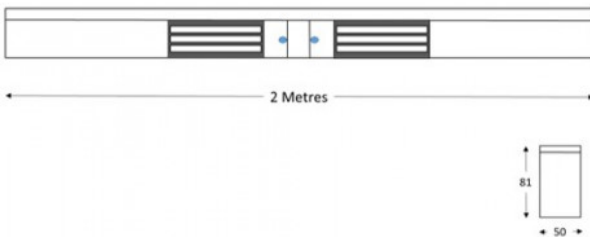

EM-AH10-2/2

SSP 2M STANDARD ARCHITECTURAL HOUSING 2 CUTOUTS

SSP 2 Metre Standard Architectural Housing 2 Cut Outs

FEATURES

- Top plate, fixings and black plastic end caps included
- Surface mount
- Anodised aluminium
- Can be cut to required length
- Ideal for outward opening doors
- Compatible with EM10, EM10DS, EM20 and EM20DS maglocks

TECHNICAL INFORMATION

- Houses two maglocks
- Enables cables to be hidden

RELATED PRODUCTS