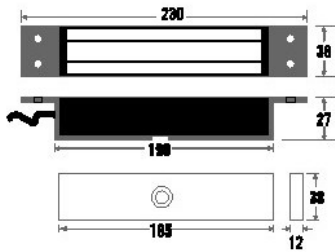

G10000

**GIANNI UNMONITORED MORTICE
MAGLOCK 12/24VDC**

FEATURES

- Gianni unmonitored mortice maglock 12/24Vdc

TECHNICAL INFORMATION

- Unmonitored mortice fix maglock with 275kg holding force.
- Used to achieve a flush finish or with slim architectural housings.