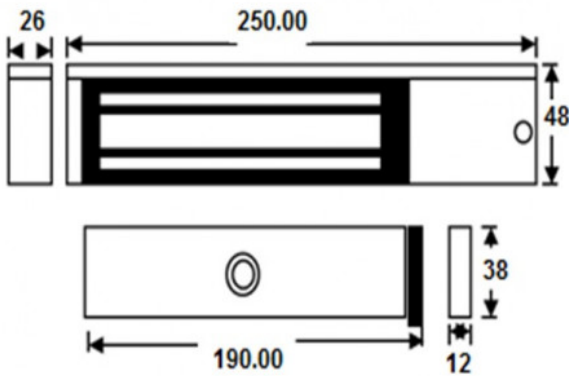

### GIANNI SLIM UNMONITORED MAGLOCK WITH DOOR STATUS

Slim single unmonitored magnetic lock. Its compact design makes it ideal for most indoor applications where 275kg holding force is sufficient. This model includes door status monitoring contacts to monitor the door position (open or closed).

#### TECHNICAL INFORMATION

- Slim single unmonitored magnetic lock.
- Its compact design makes it ideal for most indoor applications where 275kg holding force is sufficient.
- This model includes door status monitoring contacts to monitor the door position (open or closed).