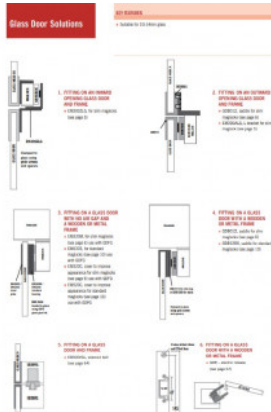

GDFG

GLASS DOOR FIXING GLUE

Glue kit for fixing products such as EM320C or EM320M to glass doors. The kit includes Loctite 326 adhesive and Loctite 7649 activator and can generally be used for at least 3 fixings.

FEATURES

TO FIND MORE GLASS DOOR SOLUTIONS ENTER "Glass Door" IN GLOBAL SEARCH BAR

- Includes Loctite and activator
- Can be used on up to 3 fixings

RELATED PRODUCTS