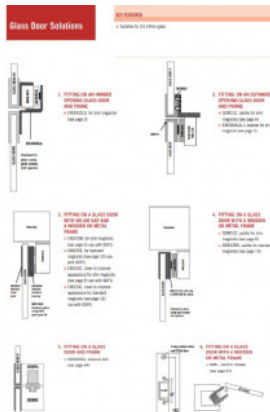

GDFG

GLASS DOOR FIXING GLUE

Glue kit for fixing products such as EM320C or EM320M to glass doors. The kit includes Loctite 326 adhesive and Loctite 7649 activator and can generally be used for at least 3 fixings.

FEATURES

TO FIND MORE GLASS DOOR SOLUTIONS ENTER "Glass Door" IN GLOBAL SEARCH BAR

- Includes Loctite and activator
- Can be used on up to 3 fixings

RELATED PRODUCTS