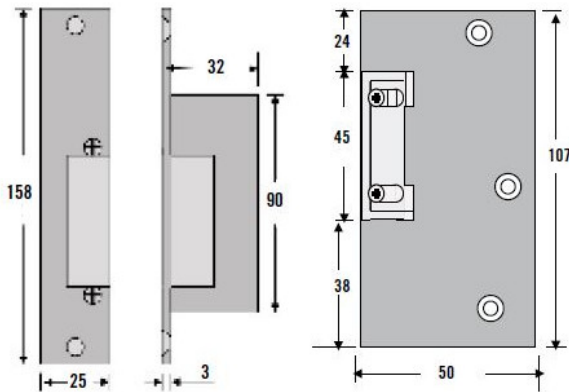

M/R1/ADJ

12VAC EURO MORTICE/RIM RELEASE FAIL SECURE ADJUSTABLE JAW

Euro style electric release (strike) with adjustable jaw. Supplied with rim case and long face-plate. This fail-secure version is suitable for use with ac current only. Recommended for low security internal use.

FEATURES

- Adjustable jaw
- Euro style release
- Fail secure
- 12Vac
- Mortice or rim fitting
- Outward opening rim release option

TECHNICAL INFORMATION

- 12Vac (intermittent use only)
- Fail-secure (=Apply power to unlock)

RELATED PRODUCTS

M1SAF-ADJ

M1SEC-24

M1SECM