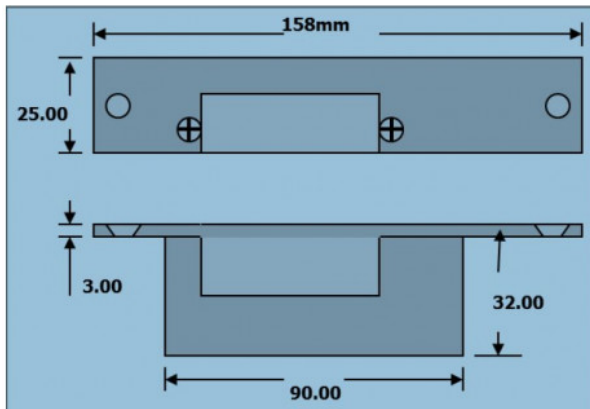

M1SEC

SSP 12VAC EURO MORTICE RELEASE FAIL SECURE

SSP 12Vac Euro Mortice Release Fail Secure

FEATURES

- Fail-secure
- Mortice installation
- Adjustable jaw
- Rim option available on request

TECHNICAL INFORMATION

- 12 Vac (intermittent use only)
- Fail-secure (=Apply power to unlock)

RELATED PRODUCTS

M/R1/ADJ

M1SAF-ADJ

M1SEC-24

M1SECM