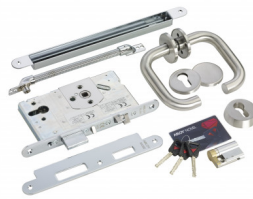

ABLOY-EA280

CONCEALED DOOR LOOP

This product provides a neat way to conceal the transfer of cables from the frame to the door leaf. Ideal for use with motorised locks.

FEATURES

- Steel housing and flexible tube
- Invisible when door is closed
- Can be fitted to the door frame
- Reduces the risk of tampering
- Maximum cable bundle: 7.5mm dia
- Door opening up to 120°

TECHNICAL INFORMATION

- Dimensions: 323mm(H) x 24mm(W)
- Material: Steel
- Finish: Bright chrome
- For doors opening greater than 120° use product EA281

RELATED PRODUCTS

ABLOY-351-U80

ABLOY-EL561DK

SPDL03-WIRED