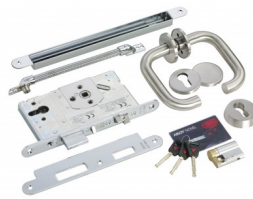

RELATED PRODUCTS

ABLOY-351-U80

ABLOY-EL561DK