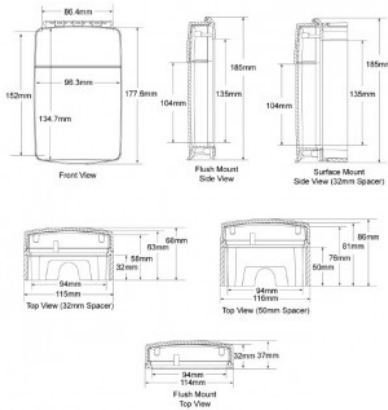

RELATED PRODUCTS

CP3-LSRC-DB

STI-ENVIROSTOPPER

STI-EUROSTOPSPACE50