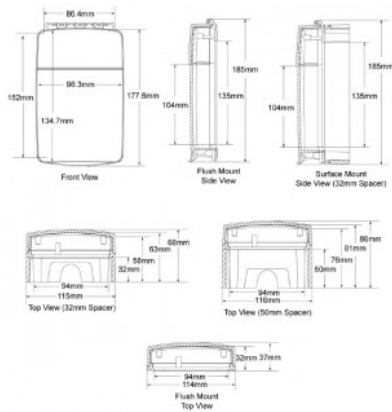

TECHNICAL INFORMATION

- The eurostopper helps prevent malicious or accidental activation of a break glass unit without hindering legitimate use.
- An optional audible alarm can be fitted. Supplied with green and red inserts.

RELATED PRODUCTS

CP3-LSRC-DB

STI-ENVIROSTOPPER

STI-EUROSTOPSPACE50