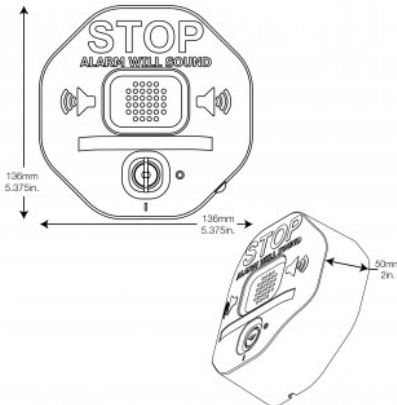

STI-EXITSTOPPER

RED EMERGENCY EXIT DOOR ALARM FOR SINGLE DOOR

The exitstopper is an effective way to alert attention to unauthorised exits or entries via emergency exit doors. Its visual presence deters casual use of emergency exits helping to prevent theft. A siren and beacon alert its activation.

FEATURES

- Red emergency exit door alarm for single door

TECHNICAL INFORMATION

- The exitstopper is an effective way to alert attention to unauthorised exits or entries via emergency exit doors.
- Its visual presence deters casual use of emergency exits helping to prevent theft.
- A siren and beacon alert its activation.