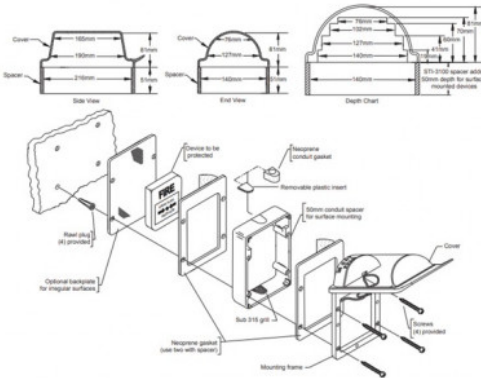

TECHNICAL INFORMATION

- Protective cover for break glass units offering IP54 protection against the ingress of water and dust.
- Ideal for extending the life and reliability of exposed devices.
- Also helps prevent malicious or accidental activation.