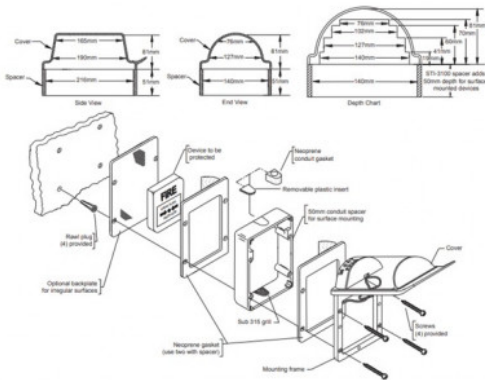

STI-WSTOPPER

GREEN FLUSH WEATHER STOPPER

Protective cover for break glass units offering IP54 protection against the ingress of water and dust. Ideal for extending the life and reliability of exposed devices. Also helps prevent malicious or accidental activation.

FEATURES

- Green flush weather stopper

TECHNICAL INFORMATION

- Protective cover for break glass units offering IP54 protection against the ingress of water and dust.
- Ideal for extending the life and reliability of exposed devices.
- Also helps prevent malicious or accidental activation.