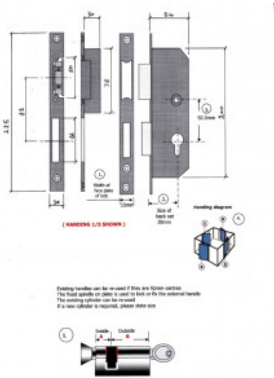

## SSP UPVC DOOR LOCKING PACKAGE LEFT HANDED FAIL SAFE 12VDC

### FEATURES

- Includes lock case, half spindle and external locking handle
- Fail safe
- Left Handed