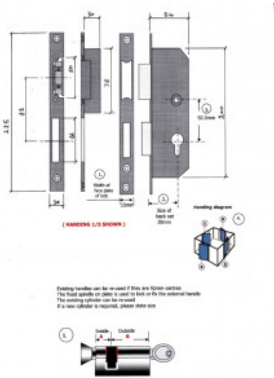

UPVC-KIT-L-SAF

SSP UPVC DOOR LOCKING PACKAGE LEFT HANDED FAIL SAFE 12VDC

FEATURES

- Includes lock case, half spindle and external locking handle
- Fail safe
- Left Handed

TECHNICAL INFORMATION

- Existing handles can be re-used if they are 92mm centres