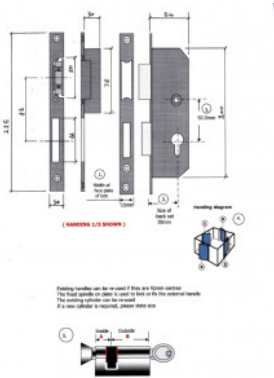

TECHNICAL INFORMATION

- Existing handles can be re-used if they are 92mm centres