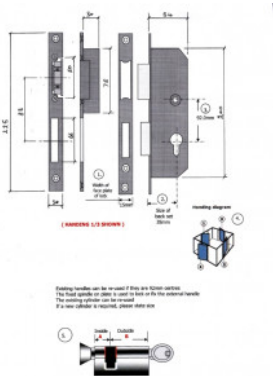

UPVC-KIT-R-SEC

UPVC DOOR LOCKING PACKAGE RIGHT HANDED FAIL SECURE 12VAC

By replacing the existing lock case the latch works with the electric release through the access control or door entry system. The deadbolt can be thrown by use of key or thumbturn to provide additional security out of normal hours.

FEATURES

- Includes lock case, half spindle and external locking handle.
- Fail secure
- Right Handed

TECHNICAL INFORMATION

- Existing handles can be re-used if they are 92mm centres