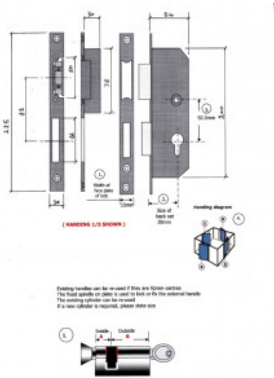

UPVC-KIT-R-SEC

SSP UPVC DOOR LOCKING PACKAGE RIGHT HANDED FAIL SECURE 12VAC

FEATURES

- Includes lock case, half spindle and external locking handle.
- Fail secure
- Right Handed

TECHNICAL INFORMATION

- Existing handles can be re-used if they are 92mm centres

RELATED PRODUCTS

NT200-NS

UPVC-KIT-L-SAF

UPVC-KIT-L-SEC

UPVC-KIT-R-SAF