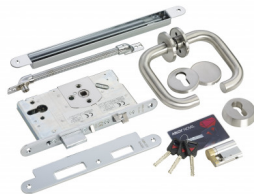

RELATED PRODUCTS

ABLOY-EA280

ABLOY-EL560DK