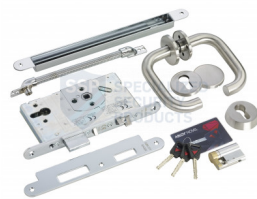

ABLOY-EL560

12/24VDC EUROPFILE HANDLE CONTROLLED LOCK 65MM BACKSET

Dual voltage handle controlled solenoid lock suitable for use in either wooden or metal doors. Best suited to medium traffic doors the lock can be controlled by an access control system or by a remote control system such as a keypad or push button.

FEATURES

- 12/24Vdc fail safe/fail secure
- Suitable for wooden or metal doors
- Outside handle controlled
- Inside handle allows egress at all times
- Key override at all times
- Easily reversible trigger bolt, to suit door handling
- Deadbolt and anti-friction bolt deadlock when door closes
- Conforms to EN179

TECHNICAL INFORMATION

- Voltage: 12/24 Vdc (-10%/+15%)
- Current draw: 350mA @ 12 Vdc, 250mA @ 24 Vdc
- Backset: 65mm, Forend: 24mm

RELATED PRODUCTS

ABLOY-EA280

ABLOY-EL560DK

DU03-KGG300SG

EM01DS