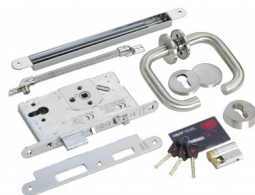

ABLOY-EL560

12/24VDC EUROPROFILE HANDLE CONTROLLED LOCK 65MM BACKSET

Dual voltage handle controlled solenoid lock suitable for use in either wooden or metal doors. Best suited to medium traffic doors the lock can be controlled by an access control system or by a remote control system such as a keypad or push button.

FEATURES

- 12/24Vdc fail safe/fail secure
- Suitable for wooden or metal doors
- Outside handle controlled
- Inside handle allows egress at all times
- Key override at all times
- Easily reversible trigger bolt, to suit door handling
- Deadbolt and anti-friction bolt deadlock when door closes
- Conforms to EN179

TECHNICAL INFORMATION

- Voltage: 12/24 Vdc (-10%/+15%)
- Current draw: 350mA @ 12 Vdc, 250mA @ 24 Vdc
- Backset: 65mm, Forend: 24mm

RELATED PRODUCTS

ABLOY-EA280

ABLOY-EL560DK

DU03-KGG300SG

EM01DS