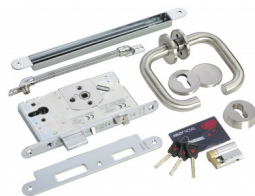

RELATED PRODUCTS

ABLOY-EA280

ABLOY-EL560DK

ABLOY-EL561