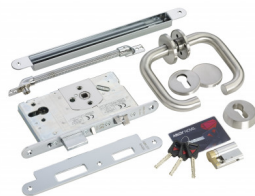

ABLOY-EL560-55

12/24VDC EUROPROFILE HANDLE CONTROLLED LOCK 55MM BACKSET

Dual voltage handle controlled solenoid lock suitable for use in either wooden or metal doors. Best suited to medium traffic doors the lock can be controlled by an access control system or by a remote control system such as a keypad or push button.

FEATURES

- 12/24Vdc fail safe/fail secure
- Suitable for wooden or metal doors
- Outside handle controlled
- Inside handle allows egress at all times
- Key override at all times
- Easily reversible trigger bolt, to suit door handling
- Deadbolt and anti-friction bolt deadlock when door closes
- Conforms to EN179

TECHNICAL INFORMATION

- Voltage: 12/24 Vdc (-10%/+15%)
- Current draw: 350mA @ 12 Vdc, 250mA @ 24 Vdc
- Backset: 55mm, Forend: 20mm

RELATED PRODUCTS

ABLOY-EA280

ABLOY-EL560DK

ABLOY-EL561

CP3-LSRC-DB