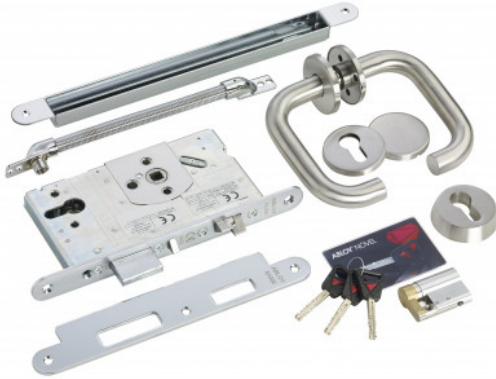

## ABLOY-EL560DK

### EL560-65MM PACKAGE 1E KIT

The EL560 kit comprises EL560 lock case internal lever handle set novel cylinder and concealed door loop. Enables controlled access from one side only and free egress from the other side.

#### FEATURES

- The EL560 kit comprises EL560 lock case internal lever handle set novel cylinder and concealed door loop.
- Enables controlled access from one side only and free egress from the other side

#### TECHNICAL INFORMATION

- Voltage: 12/24Vdc
- Current draw: 350mA @ 12Vdc/250mA @ 24Vdc
- Backset: 65mm std (other sizes available)
- Meets EN179 and EN1634-1