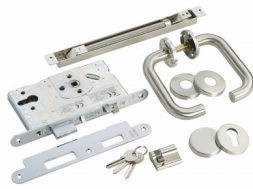

ABLOY-EL561DK-SSP