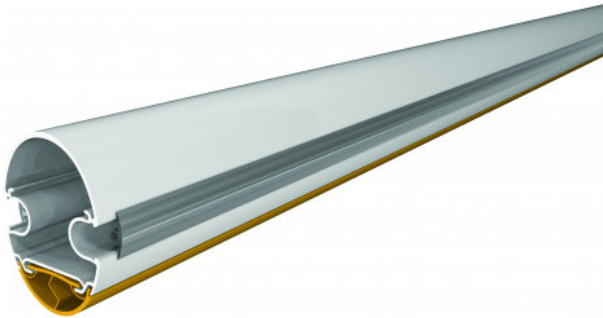

CAME-G03750

**GARD4 SERIES 4M BARRIER ARM
WITH SHOCK RESISTANT PROFILE**

FEATURES

- Complete barrier kits for road widths of up to 3.75 metres
- Semi-oval boom made of white, painted aluminum
- With groove strip and shock-resistant fender

Includes:

- 1x G4040Z 24v barrier unit with built-in control panel – ZL38
- 1x G03002 Aluminium bar, 4m long
- 1x G02040 55mm balancing spring (RED)
- 1x G03753 Securing flange1