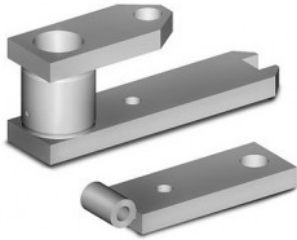

RT-LT300

CONVERSION KIT 125° FOR R21 SERIES

Lever group for opening up to 125°.

FEATURES

- Levers for opening up to 125°
- Weight: 2.8kg