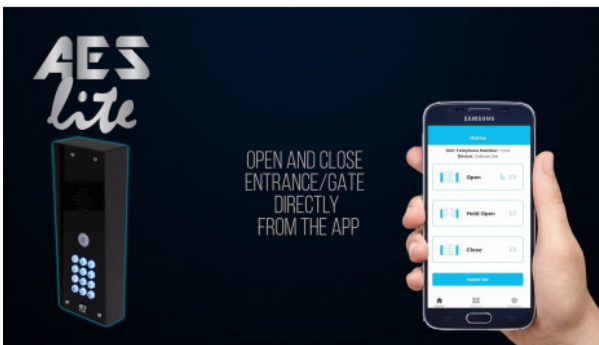

AES-LITE-GSM-IBK-EU

4G (EU) IMPERIAL STYLE GSM INTERCOM WITH KEYPAD

4G (EU) Imperial Style GSM Intercom with keypad

FEATURES

- Calls your home phone and mobiles.
- GSM intercom for unlimited range access control.
- Free AES Lite app for installer programming.
- Homeowner can use app to operate relay/gate.
- 3 dial out numbers.
- 25 permanent CID numbers.
- 25 permanent keypad codes.
- 1 relay.
- Abort call function.
- Disabling latching via DTMF.
- Dialling to a switchboard.