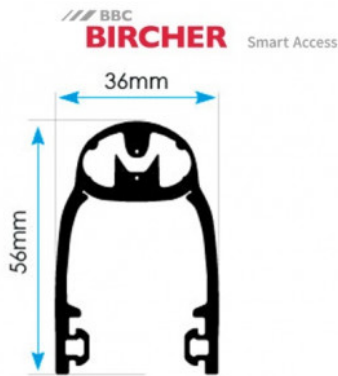

BIR-XL_56MM_7EDGE_IP

15M OF 56MM EXPERT SYSTEM SAFETY EDGE PACK= 7 X SAFETY EDGES

15m of 56mm Expert System Safety Edges Installer Pack = 7 x Safety edges inc connectors

FEATURES

- High sensitivity and quick response time
- Fast assembly and easy installation
- Attractive appearance for seamless integration into gate/door design
- Suitable for sliding gates, vertical and servicing doors, and bi-folding gates.
- Contact profile B 36 mm x H 56 mm when used with XL-AP30 aluminium

Kit includes:

- 15m of 56mm ExpertSystem XL profile
- 7 pairs of end caps
- 7 pairs of contact end pieces
- 7 resistors
- 11 2m cables
- 15m of [XL-AP30](#) aluminium mounting rail (cut into 5 x 2m and 2 x 2.5m lengths)