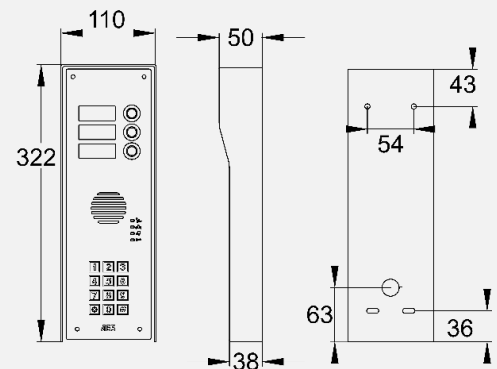

Area code:
EU (Europe)
US (USA)
AU (Australia & NZ)

Panels are available in all black with textured powder coated aluminium hood and gloss acrylic faceplate or full BS316 marine grade stainless steel. Both panels has white illuminated push button and keypad. Up to 4 call buttons (each button calling a different home owner).

PROX panels options available