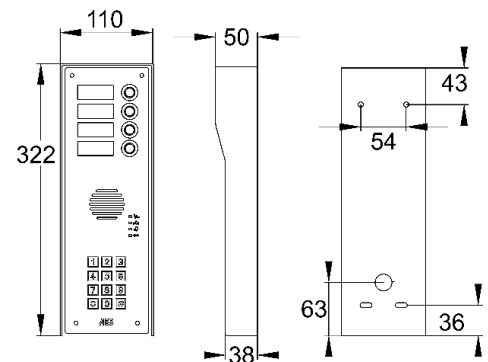

Panels are available in all black with textured powder coated aluminium hood and gloss acrylic faceplate or full BS316 marine grade stainless steel. Both panels has white illuminated push button and keypad. Up to 4 call buttons (each button calling a different home owner).

PROX panels options available