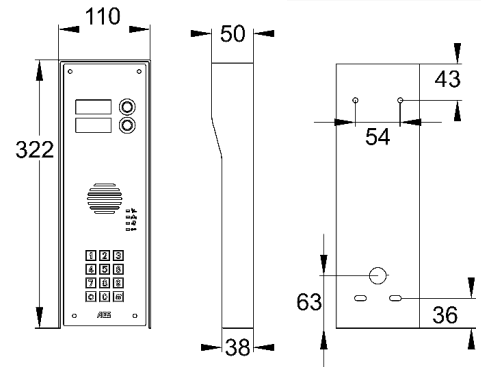

Area code:
EU (Europe)
US (USA)
AU (Australia & NZ)